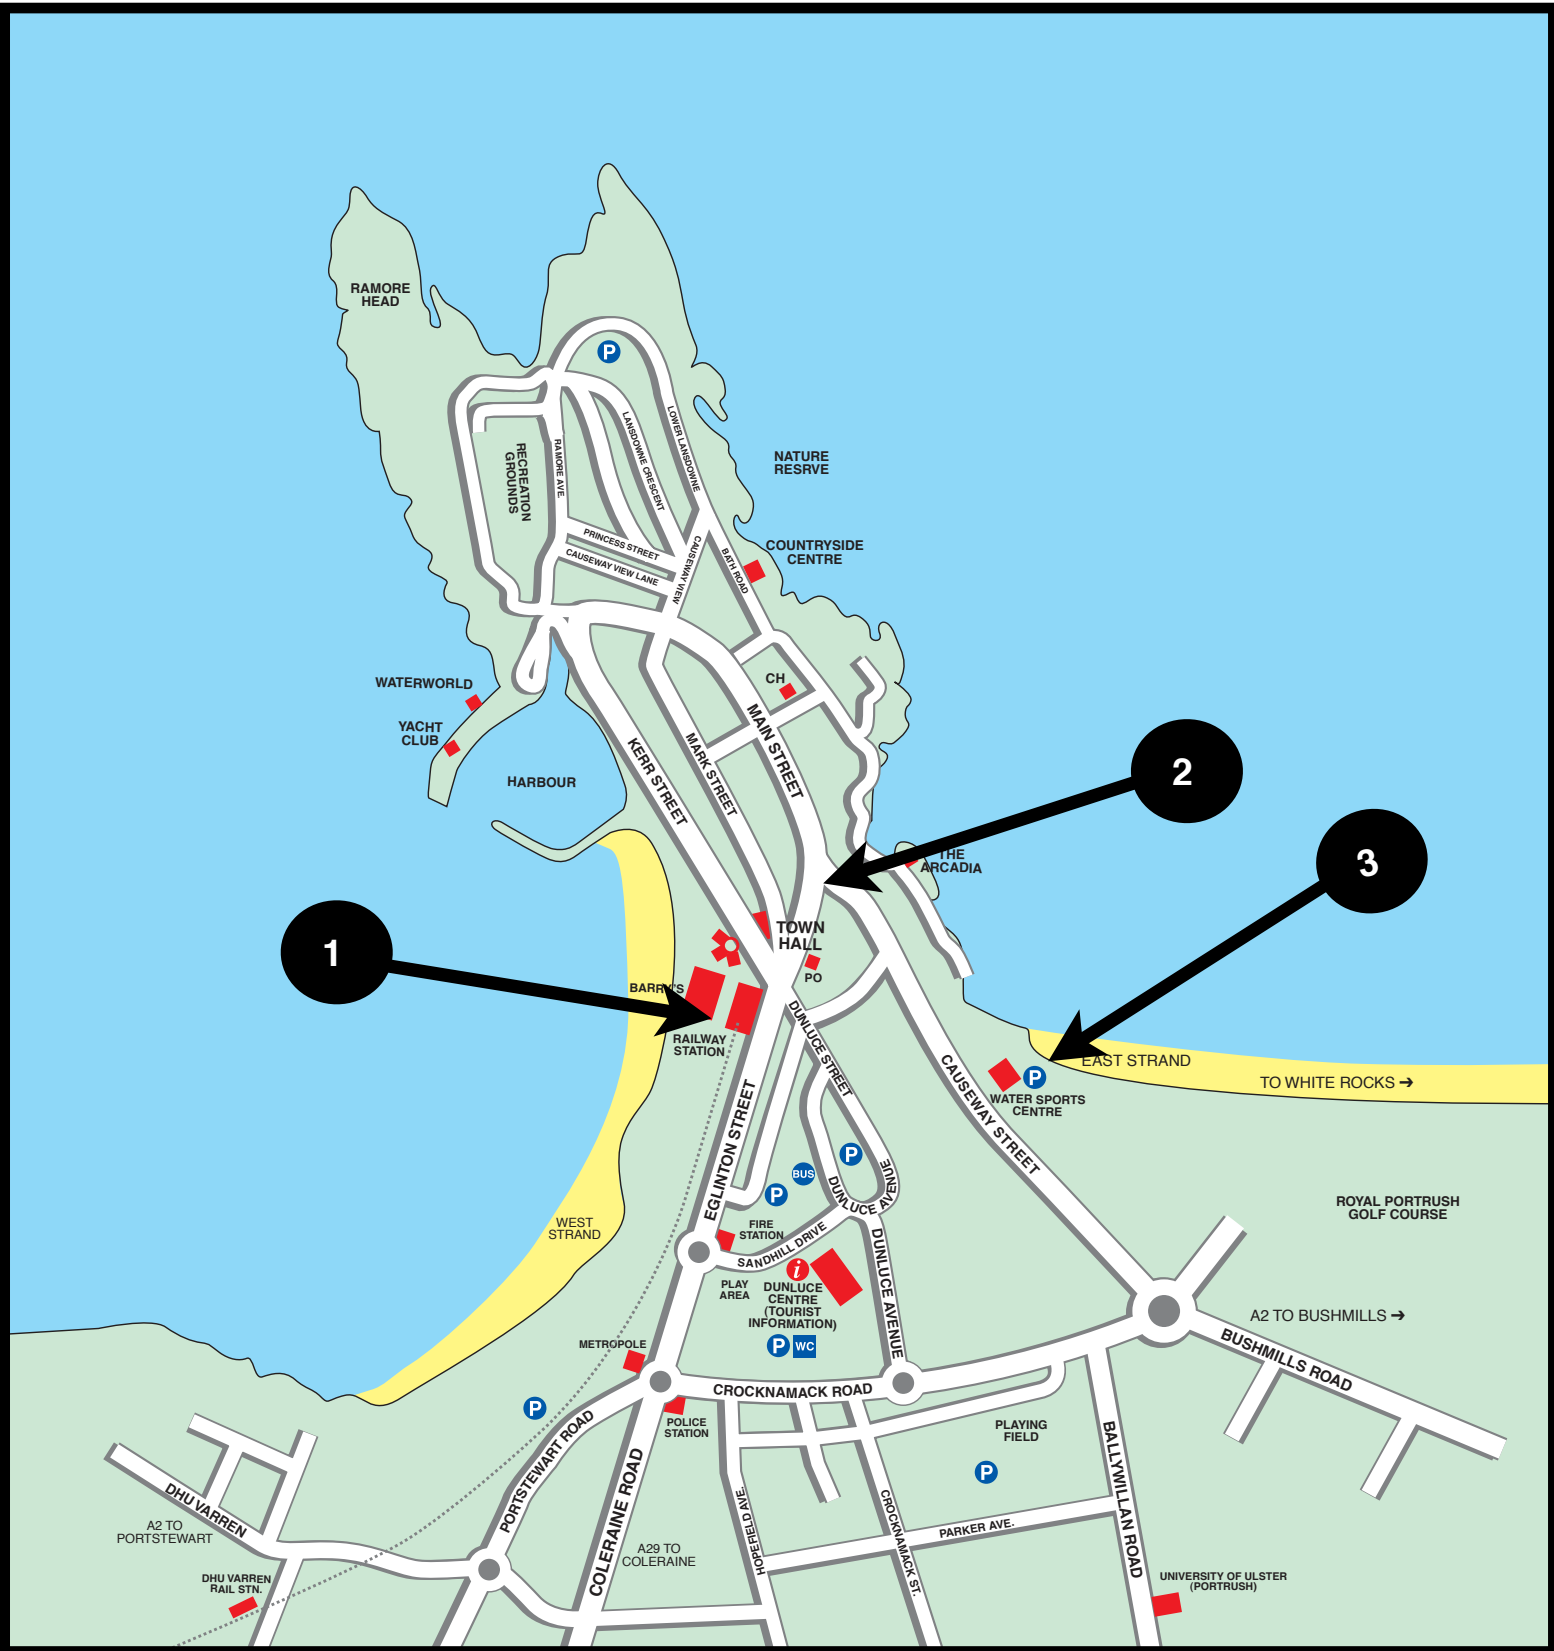

MAP OF PORTTRUSH TOWN

- 1** → TRAIN STATION
- 2** → METHODIST & PRESBYTERIAN CHURCH
- 3** → TROGGS SURF CENTRE